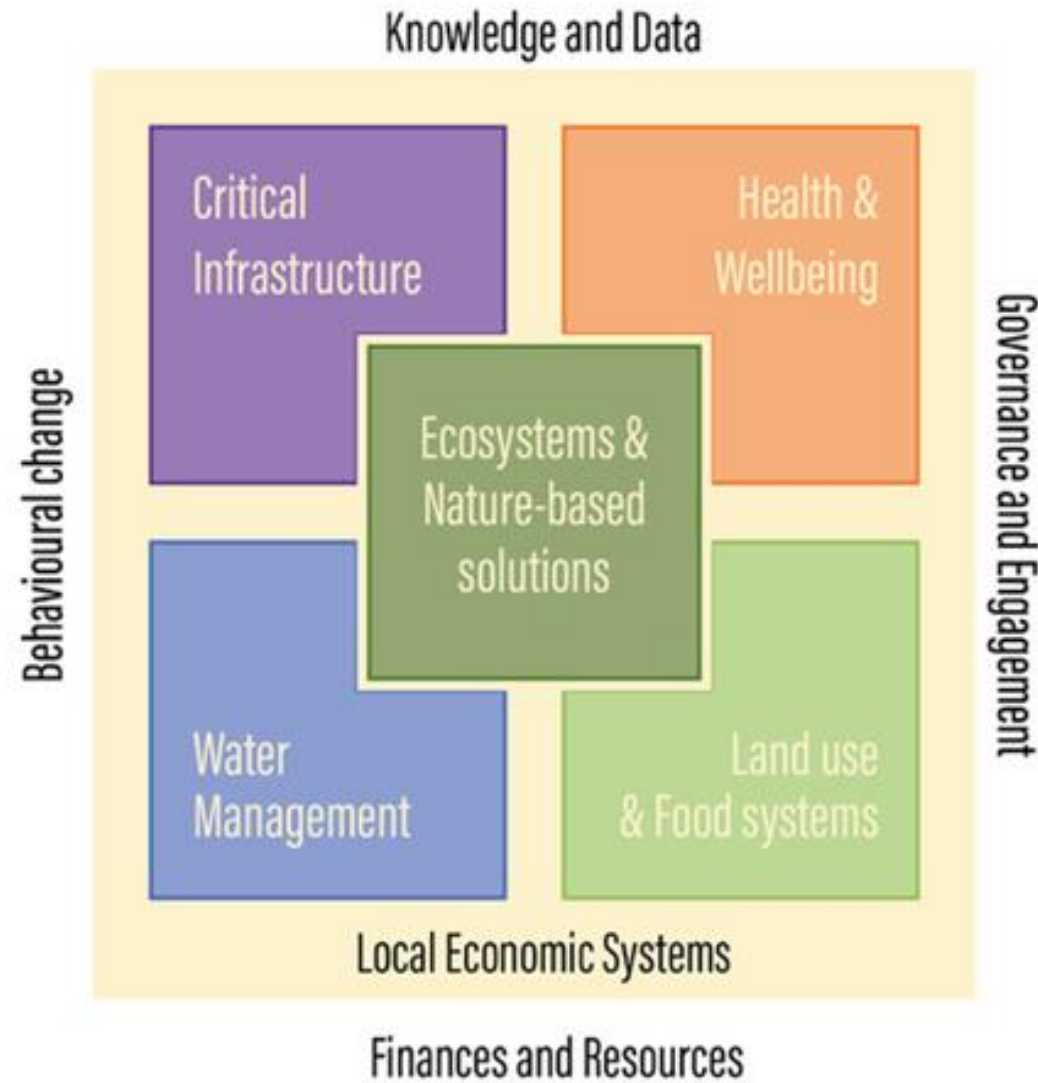

Green Deal Missions:

Objective:
Support at least 150 European regions and communities towards climate resilience by 2030

Source: Uppenkamp - Fraunhofer IZP, 2022. Source: 2020/08/20/21.

Innovation areas

© picture: Peter Löffler

- ISRAEL**
The Sharon Region
- NORWAY**
Gjøvik kommune
Troms & Finnmark County
- TURKEY**
Bodrum Municipality
City of Izmir
Izmit Municipality

ASSOCIATED COUNTRIES

Press release and Factsheet available at: [ec_rtd_eu-climate-mission-meet-the-regions.pdf](https://ec.rtd.eu-climate-mission-meet-the-regions.pdf) (europa.eu)